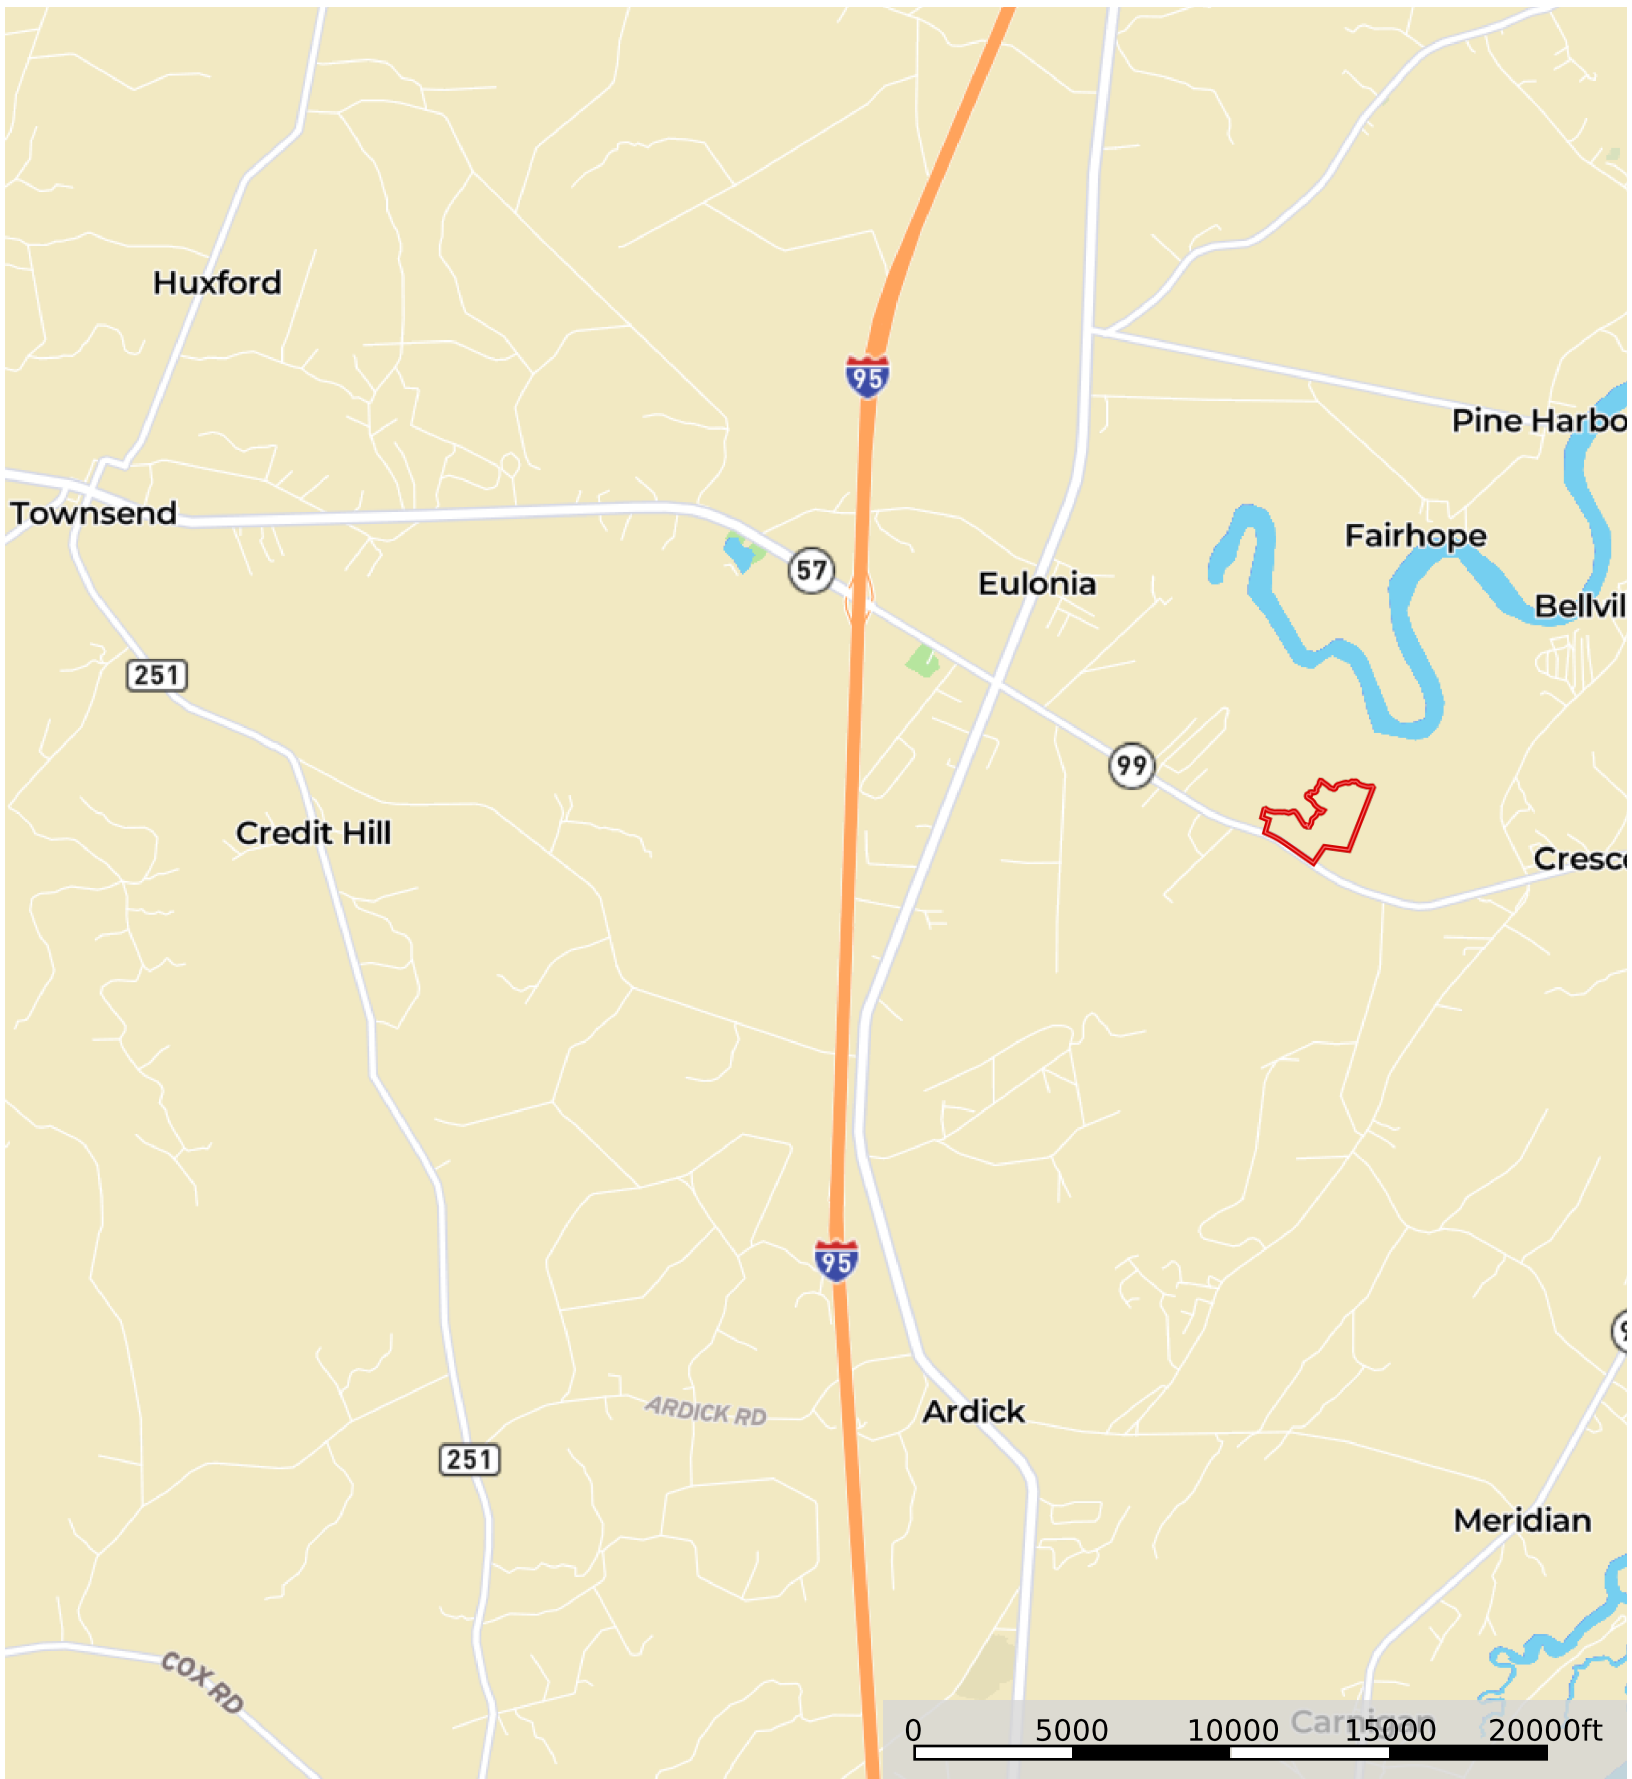

Homestead Opportunity on the Sapelo River Marsh

McIntosh County, Georgia, 113 AC +/-

 Boundary